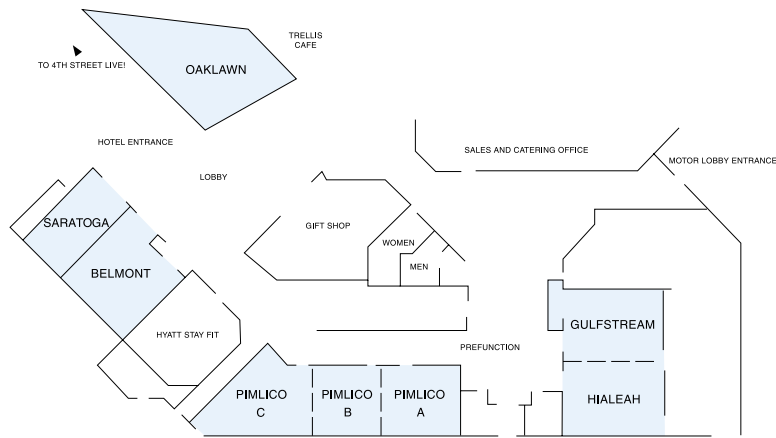

Hyatt Regency Louisville

DIRECTIONS

From Louisville International Airport (5 miles):
 Take 264 East to 65N (follow signs to downtown). Take Brook St. exit.
 Proceed three blocks. Turn left on Jefferson St. Hotel is three blocks (west) on left.

FIRST FLOOR

SECOND FLOOR